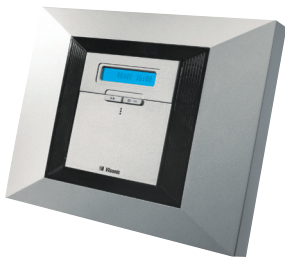

PowerMax DNA Chart

Intrusion Detectors

Outdoor Detector
TOWER-20AM MCW

Motion Mirror Detector
TOWER-40 MCW

Curtain Detector
Clip MCW

Motion Detector
Next+ K9-85 MCW

Magnetic Contact Detector
MCT-302 / MCT-320

Safety Detectors

Gas Detector
MCT-441

Carbon Monoxide (CO) Detector
MCT-442

Smoke Detector
MCT-426

Smoke & Heat Detector
MCT-427

Flood Detector
MCT-550

Temperature Detector
MCT-560

Keypads

PowerMaxPro

Two-way Voice Keypad
MKP-150

Two-way Voice Keypad
MKP-151

Two-way Voice Keypad
MKP-152

Remote Commander
MCM-140

Touch-screen Keypad
MKP-160

Keyfobs

PowerMaxComplete